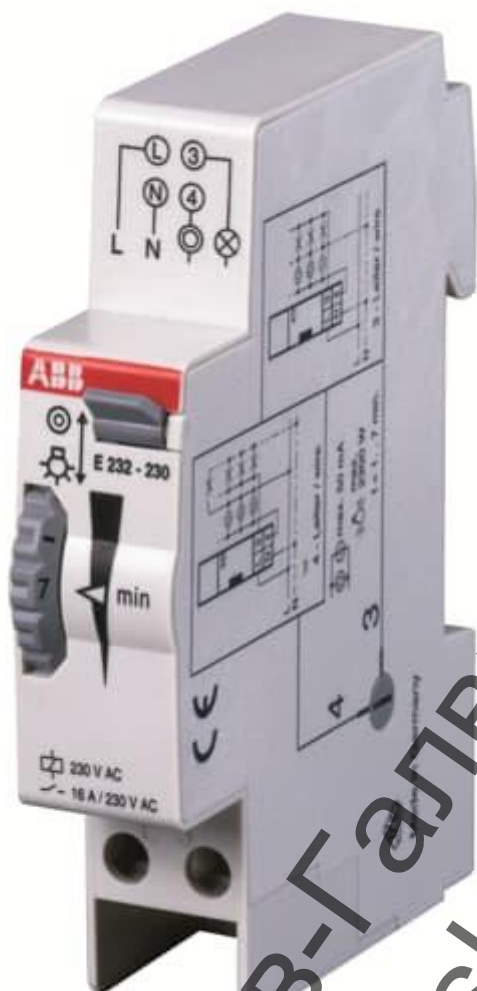

E232E-230N

General Information

- **Extended Product Type:**

E232E-230N

- **Product ID:**

2CDE110003R0511

- **EAN:**

4016779654166

- **Catalog Description:**

E232E-230N Staircase time switch

- **Long Description:**

E232E-230N Staircase time switch

Categories

- Products » Low Voltage Products and Systems » Modular DIN Rail Products » Control and Automation devices » Staircase Switches

- **Customs Tariff Number:**

85364900

Dimensions

- **Product Net Width:**

17.5 mm

- **Product Net Height:**

90 mm

- **Product Net Depth / Length:**